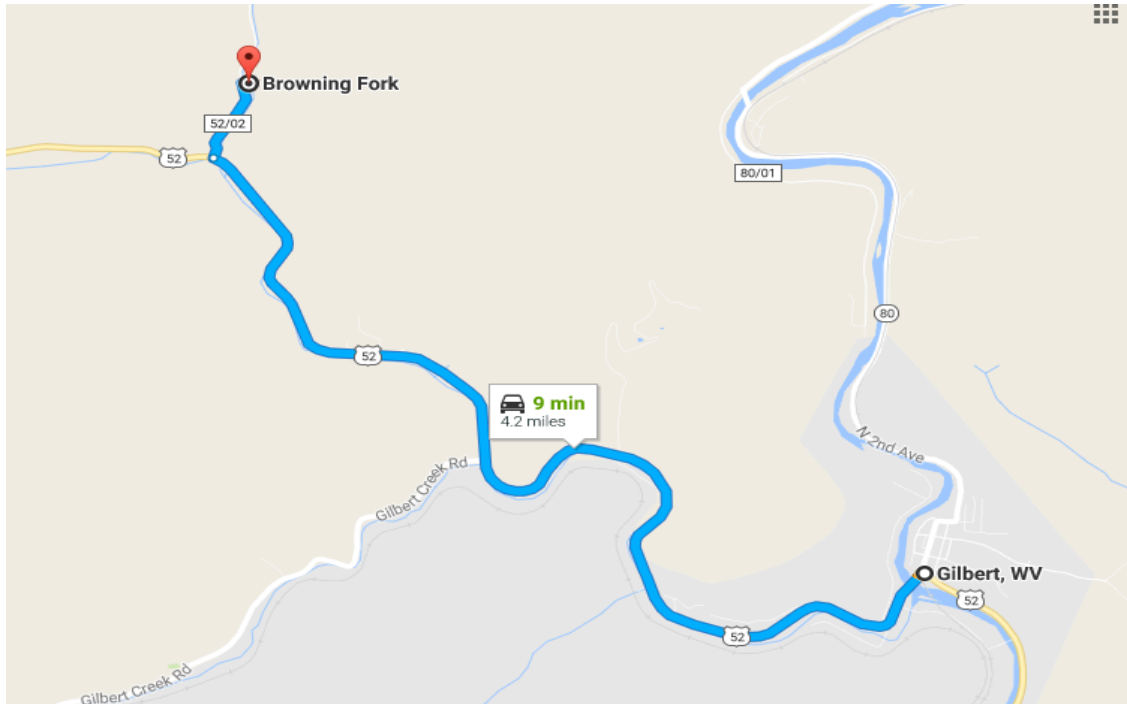

DIRECTIONS TO FOB DILLON LODGING:

From Gilbert WV:

Drive North on US Rt. 52 four miles,

Turn Right on Browning Fork Rd.

Continue 0.2 miles, Lodge is the first house on the right side.

Total Distance 4.2 miles, Drive Time 9 Minutes .

From Horsepen Mountain:

Drive South on US Rt. 52 6.7 miles,

Turn Left on Browning Fork Rd.

Continue 0.2 miles, Lodge is the first house on the right side

Total Disance 6.9 miles, Drive Time 14 Minutes.

FOB DILLON LODGING
37°38'23.6"N 81°54'18.8"W