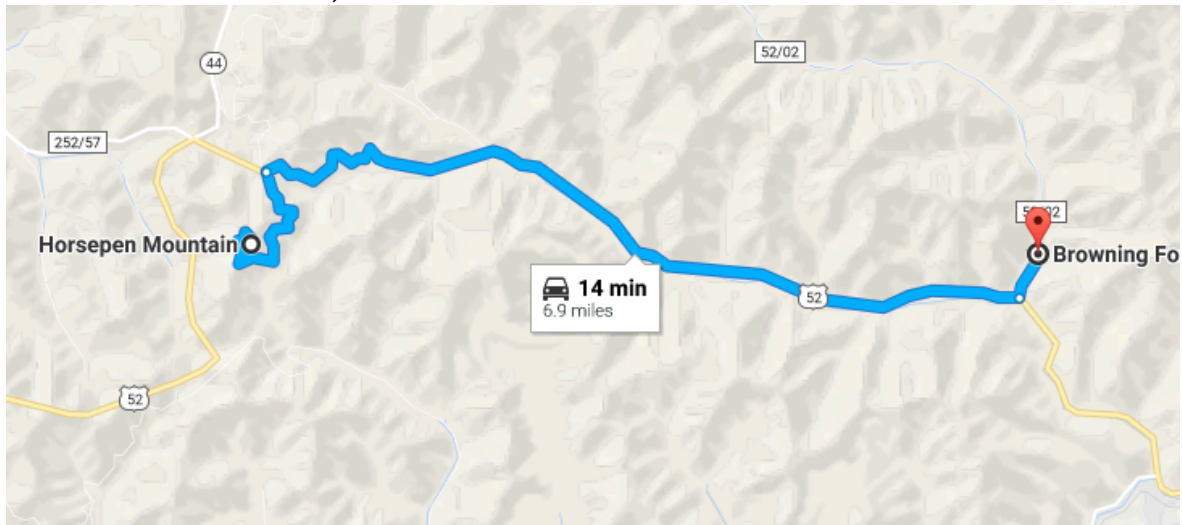

DIRECTIONS TO FOB DILLON LODGING:

From Gilbert WV:

Drive North on US Rt. 52 four miles,

Turn Right on Browning Fork Rd.

Continue 0.2 miles, Lodge is the first house on the right side.

Total Distance 4.2 miles, Drive Time 9 Minutes .

From Horsepen Mountain:

Drive South on US Rt. 52 6.7 miles,

Turn Left on Browning Fork Rd.

Continue 0.2 miles, Lodge is the first house on the right side

Total Disance 6.9 miles, Drive Time 14 Minutes.

FOB DILLON LODGING
37°38'23.6"N 81°54'18.8"W